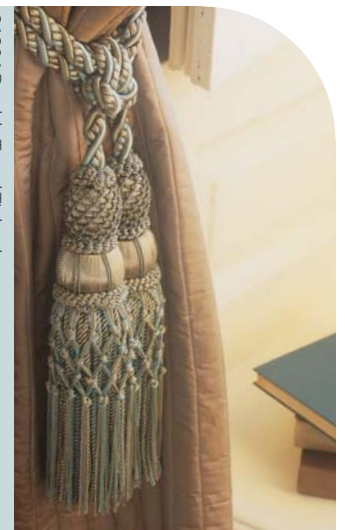

Product Number 135400

ELLORA
a timeless classic:

Style never goes out of fashion and neither does quality. This collection has plenty of both.

Whether it is the glass beads, bullion fringe or the decorative netting, each product in the collection delights in its attention to detail and luxurious construction. A timeless classic remains so forever.

21202 Single Tassel Tieback

21203 Rope Tieback

21204 Double Tassel Tieback

■ ELLORA: The Trimmings

21209 Braid

21214 Lip Cord

21213 Lip Cord

21205 Mingled Cut Fringe

21207 Tassel Fringe

21208 Beaded Tassel Fringe

21210 Trellis Bullion Fringe

■ ELLORA: The Colors (cord shown without a lip for color reference only, not available from stock).

EL02

EL03

EL04

EL05