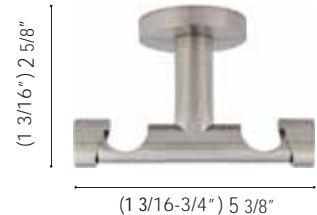

End Cap Finial 3/4" & 1 3/16"

*Supplied in retail packaging

Steel

3/4"	L: 3/4"	H: 1"	61.6119-A
1 3/16"	L: 1 3/8"	H: 1 3/8"	61.6130-A

*Supplied in retail packaging

3/4" & 1 3/16" Poles & Accessories

Short Wall Bracket

(1 3/16") 61.20530-A

Single Wall Bracket

(1 3/16") 61.20630-A

Double Wall Bracket

(1 3/16-3/4") 61.23319-A

Bracket Extender

(1 3/16") 61.20830-A

Ceiling Bracket

(1 3/16") 61.20730-A

Double Ceiling Bracket

(1 3/16"-3/4") 61.24319-A

Splice

*For use with acrylic poles only

2 7/8"

Acrylic with Black
(1 3/16") 15.07-MN

Acrylic with White
(1 3/16") 15.07-MB