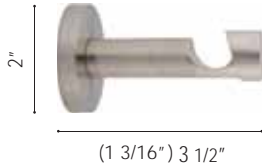

Steel

3/4"	L: 1 7/8"	H: 1 3/4"	61.8919-A
1 3/16"	L: 2 3/4"	H: 2 3/4"	61.8930-A

Cono Finial 3/4" & 1 3/16"

*Supplied in retail packaging

Steel

3/4"	L: 2 1/8"	H: 1 3/4"	61.9019-A
1 3/16"	L: 3 1/48"	H: 2 3/4"	61.9030-A

End Cap Finial 3/4" & 1 3/16"

*Supplied in retail packaging

Steel

3/4"	L: 3/4"	H: 1"	61.6119-A
1 3/16"	L: 1 3/8"	H: 1 3/8"	61.6130-A

*Supplied in retail packaging

3/4" & 1 3/16" Poles & Accessories

Short Wall Bracket

(1 3/16") 61.20530-A

Single Wall Bracket

(1 3/16") 61.20630-A

Double Wall Bracket

(1 3/16-3/4") 61.23319-A

Bracket Extender

(1 3/16") 61.20830-A

Ceiling Bracket