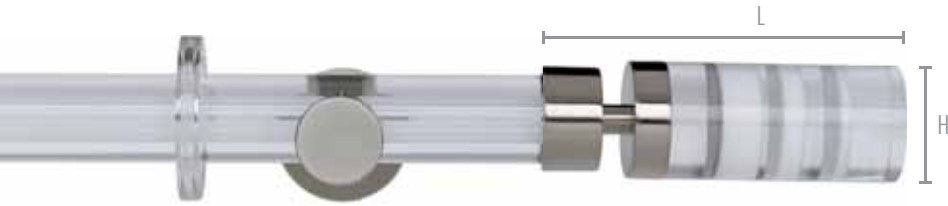

ARTICO collection

*Supplied in retail packaging

1 3/16" Aurora Final

Acrylic with White

1 3/16"

L: 4 3/4" H: 1 1/2"

61.8630-MB

*Supplied in retail packaging

1 3/16" Aurora Final