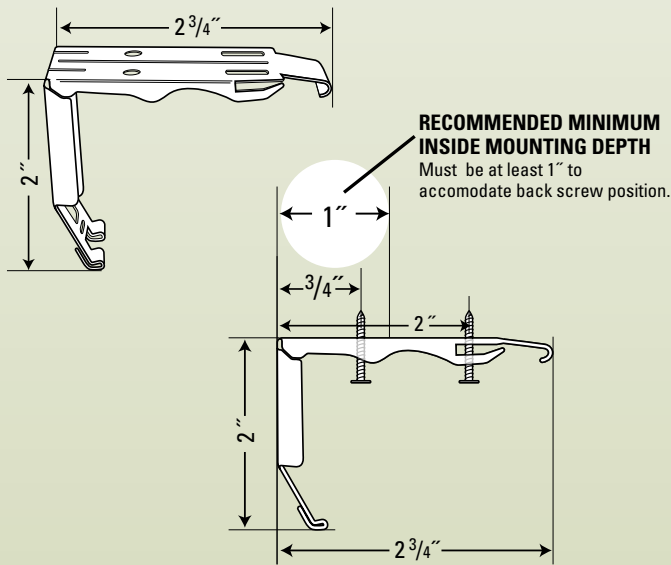

Attached-ladder design, slats stay in place and won't shift from side to side.

Contoured bottom rail to easily grasp at center to raise and lower blind.

Tilt wand easily snaps into recessed socket. Integrated Light Block on headrail eliminates light gap.

2" PrivacyPlus Sample Set

\$25.00 - Includes: 24" x 30" Cordless Blind with Wand Tilt, Valance with Returns, and All Mounting Hardware.

Item # PCD-2019

2" PrivacyPlus Faux Wood Color Sample

\$6.00 - Pure White Sample (Only)

Item # PINN-2019

PINNACLE®
PrivacyPlus

Premium Cut-Down Faux Wood Blinds

Measurements, Limitations and Warranty Information

Back Loading - Hidden Brackets

Standard Bracket for use with Privacy Plus Blinds

Box Brackets - Item # HW-MB101-XA