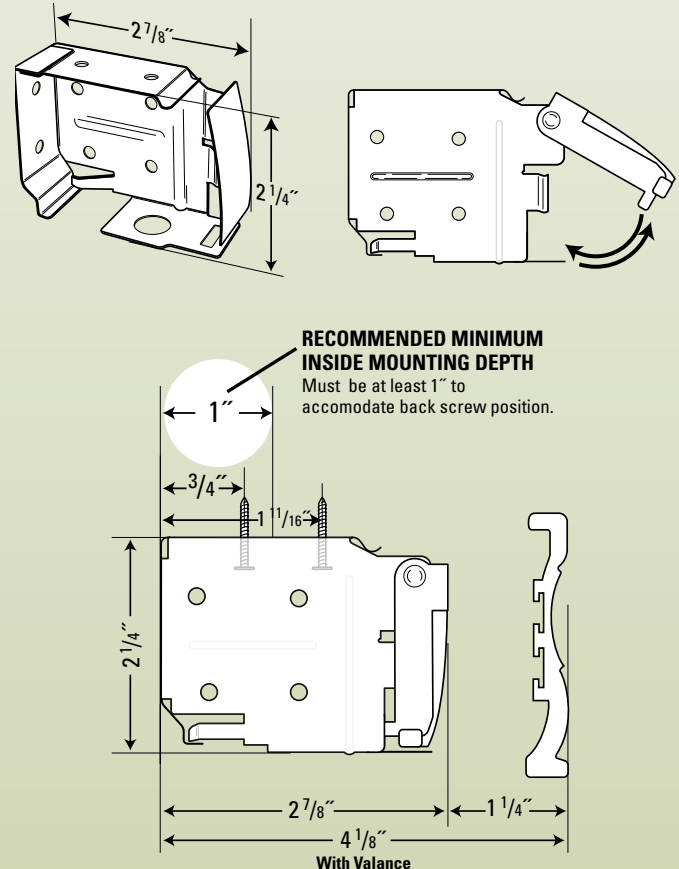

Box Brackets - Item # HW-MB101-XA

Available (specify when ordering) $1.00 net per pair surcharge

Limited Lifetime Warranty

The Pinnacle® PrivacyPlus Blind is warranted against original defects in materials and workmanship provided that the product was properly installed and in a residential dwelling. The warranty does not cover conditions or damages caused by accidents, alterations, misuse or failure to follow instructions for measurement, installation, cleaning or maintenance. In addition, normal wear and tear is not covered by the warranty. This warranty does not cover labor cost for measuring, removing or re-installing the blind. To obtain service, contact the dealer or decorator from whom you purchased the product. Warranty claims must be accompanied by the original sales receipt as well as details regarding the nature of the problem, location of the blind, etc. Repair or replacement will be made at the discretion of manufacturer.

Size Limitations (overall size cannot exceed 48 sq. ft.)

Minimum Width.....21"	Maximum Width.....72" .....96"	Available Soon
Minimum Height ....18"	Maximum Height ....72" .....96"	

Inside Mount Deductions

Hidden Bracket ..... 1/2"	Box Bracket ..... 1/2"

United Supply Company

phone 800.334.1207 • fax 800.400.1795

www.unitedsupplyco.com

Charlotte, NC • Atlanta, GA • Nashville, TN • Raleigh, NC • Pittsburgh, PA • Chicago, IL