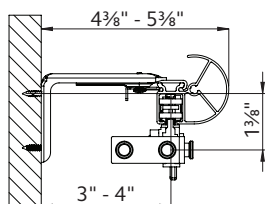

Architrac® K-Rail Assembled Set

TRACK STYLE

DIMENSIONS

Track Overview

- Assembled set includes all necessary components
- Versatile baton draw track adds a decorative element allowing for color coordination
- Compatible with every 1 3/8" finial
- Color coordinated to match with any finish
- Heavy duty, wheeled Ripplefold™ or ball bearing pleated carriers
- Wall or ceiling mount available
- Fiberglass, steel or PVC baton attached to the lead master carrier is recommended for traversing the draperies.
- Color coordinated endcaps available.

Available Colors

Available Draw Types

Specifications

PROFILE	DESCRIPTION	MATERIAL	HEADING STYLE	MOUNT	DRAW	MAX. TRACK SET LENGTH (FT.)	MAX. FABRIC WEIGHT (LBS.)	LBS. PER FT.
	84003 1 3/8" K-Rail Hand/Baton Draw	Extruded of 0.050" 6063T5 aluminum alloy etched and anodized.	Pleated, Ripplefold™	Ceiling, Wall	One-Way	16	64	4
					Two-Way	16	64	4

Maximum track lengths and maximum fabric weights do not apply to curved tracks. Send complete specifications to customer service for feasibility.

Installation

Install according to instructions.

WALL MOUNT

CEILING MOUNT

SUPPORT SPACING

Two brackets at each end 24" apart, 48" intervals over the remainder of track. Spacing may need to be shortened for heavier draperies.