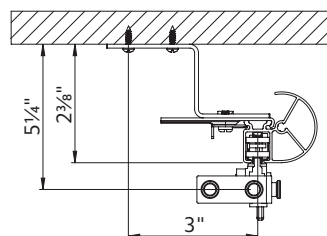

Available Colors

Available Draw Types

Specifications

PROFILE	DESCRIPTION	MATERIAL	HEADING STYLE	MOUNT	DRAW	MAX. TRACK SET LENGTH (FT.)	MAX. FABRIC WEIGHT (LBS.)	LBS. PER FT.
	84003 1 3/8" K-Rail Hand/Baton Draw	Extruded of 0.050" 6063T5 aluminum alloy etched and anodized.	Pleated, Ripplefold™	Ceiling, Wall	One-Way	16	64	4
					Two-Way	16	64	4

Maximum track lengths and maximum fabric weights do not apply to curved tracks. Send complete specifications to customer service for feasibility.

Installation

Install according to instructions.

WALL MOUNT

CEILING MOUNT

SUPPORT SPACING

Two brackets at each end 24" apart, 48" intervals over the remainder of track. Spacing may need to be shortened for heavier draperies.

Track Components

Wheeled Master Carriers