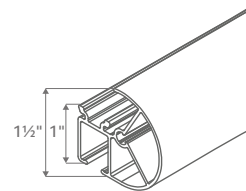

Architrac® K-Rail Assembled Set

TRACK STYLE

DIMENSIONS

Track Overview

- Assembled set includes all necessary components
- Versatile baton draw track adds a decorative element allowing for color coordination
- Compatible with every 1 3/8" finial
- Color coordinated to match with any finish
- Heavy duty, wheeled Ripplefold™ or ball bearing pleated carriers
- Wall or ceiling mount available
- Fiberglass, steel or PVC baton attached to the lead master carrier is recommended for traversing the draperies.
- Color coordinated endcaps available.

Available Colors

Available Draw Types

Specifications

PROFILE	DESCRIPTION	MATERIAL	HEADING STYLE	MOUNT	DRAW	MAX. TRACK SET LENGTH (FT.)	MAX. FABRIC WEIGHT (LBS.)	LBS. PER FT.
	84003 1 3/8" K-Rail Hand/Baton Draw	Extruded of 0.050" 6063T5 aluminum alloy etched and anodized.	Pleated, Ripplefold™	Ceiling, Wall	One-Way	16	64	4
					Two-Way	16	64	4

Maximum track lengths and maximum fabric weights do not apply to curved tracks. Send complete specifications to customer service for feasibility.

Installation

Install according to instructions.

WALL MOUNT