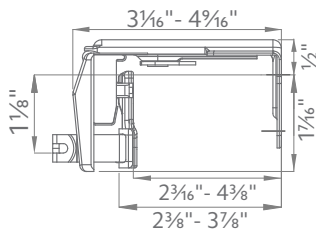

Cord

Specifications

PROFILE	DESCRIPTION	MATERIAL	HEADING STYLE	MOUNT	DRAW	MAX. TRACK SET LENGTH (FT.)	MAX. FABRIC WEIGHT (LBS.)	LBS. PER FT.
	Superfine® Cord Draw	.019" Cold Rolled Steel	Pleated	Ceiling, Wall	One-Way	15	15	1
					Two-Way	25	20	0.8

Installation

Install according to instructions.

WALL MOUNT

CEILING MOUNT

SUPPORT SPACING

Two brackets at each end 24" apart, 48" intervals over the remainder of track. Spacing may need to be shortened for heavier draperies.