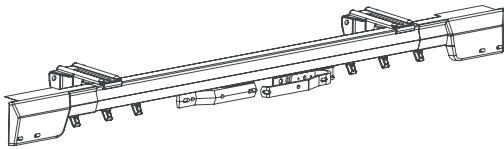

Superfine® Assembled Set

TRACK STYLE

DIMENSIONS

Track Overview

- Assembled set includes all necessary components
- Pleated carriers
- Wall or ceiling mount available

Available Colors

White

Available Draw Types

Cord

Specifications

PROFILE	DESCRIPTION	MATERIAL	HEADING STYLE	MOUNT	DRAW	MAX. TRACK SET LENGTH (FT.)	MAX. FABRIC WEIGHT (LBS.)	LBS. PER FT.
	Superfine® Cord Draw	.019" Cold Rolled Steel	Pleated	Ceiling, Wall	One-Way	15	15	1
					Two-Way	25	20	0.8

Installation

Install according to instructions.

WALL MOUNT

CEILING MOUNT

SUPPORT SPACING

Two brackets at each end 24" apart, 48" intervals over the remainder of track. Spacing may need to be shortened for heavier draperies.