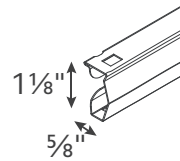

Superfine® Assembled Set

TRACK STYLE

DIMENSIONS

Track Overview

- Assembled set includes all necessary components
- Pleated carriers
- Wall or ceiling mount available

Available Colors

White

Available Draw Types

Cord

Specifications

PROFILE	DESCRIPTION	MATERIAL	HEADING STYLE	MOUNT	DRAW	MAX. TRACK SET LENGTH (FT.)	MAX. FABRIC WEIGHT (LBS.)	LBS. PER FT.
	Superfine® Cord Draw	.019" Cold Rolled Steel	Pleated	Ceiling, Wall	One-Way	15	15	1
					Two-Way	25	20	0.8