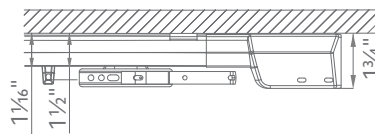

Superfine® Assembled Set

TRACK STYLE

DIMENSIONS

Track Overview

- Assembled set includes all necessary components
- Pleated carriers
- Wall or ceiling mount available

Available Colors

White

Available Draw Types

Cord

Specifications

PROFILE	DESCRIPTION	MATERIAL	HEADING STYLE	MOUNT	DRAW	MAX. TRACK SET LENGTH (FT.)	MAX. FABRIC WEIGHT (LBS.)	LBS. PER FT.
	Superfine® Cord Draw	.019" Cold Rolled Steel	Pleated	Ceiling, Wall	One-Way	15	15	1
					Two-Way	25	20	0.8

Installation

Install according to instructions.

WALL MOUNT

CEILING MOUNT

SUPPORT SPACING

Two brackets at each end 24" apart, 48" intervals over the remainder of track. Spacing may need to be shortened for heavier draperies.