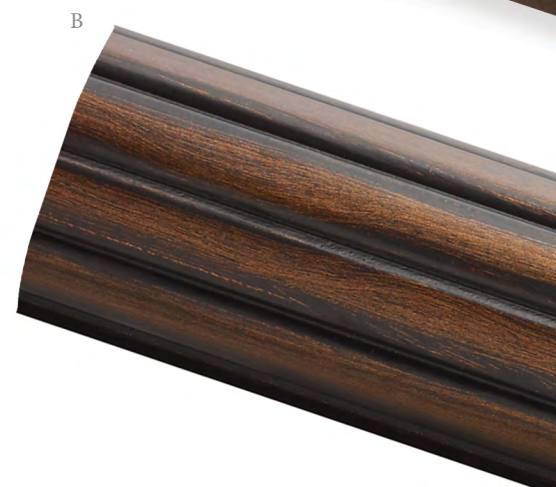

Available in all colors.

C. KENSINGTON

Burnished Copper shown.

Size: 2"

Available in all colors.

RENAISSANCE

Bronze shown. Size 2".

Available in all colors.

WESTMINSTER

Tortoise shown. Size 2".

Available in all colors.

FINIALS

HASTINGS

Burnished Copper shown. Size 2".
Available in all colors.

POLES

A. 2" FLUTED POLE
Golden Heirloom shown.
Available in all colors.

A

B. 2" FLUTED POLE
Burnished Copper shown.
Available in all colors.

B

C. 2" SMOOTH POLE
Mocca shown.
Available in all colors.

C

See page 14 for available colors.

RINGS

DECORATIVE RING
Tortoise shown. Size 2".
Available in all colors.

RING
Bronze shown. Size 2".
Available in all colors.

See page 14 for available colors.

VICTORIAN Golden Heirloom Shown

BRACKETS

2" BRACKET

Bronze shown, 3¾" return.

Available in all colors.

2" BRACKET