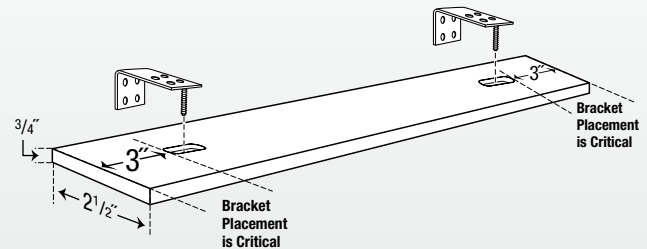

Loop Control Headrail for Regular Clutch

Loop Control Tensioner

Shade will be inoperable until Loop Control Tensioner is attached to wall.

Loop Control Tensioner locks in safety position when attached to wall.