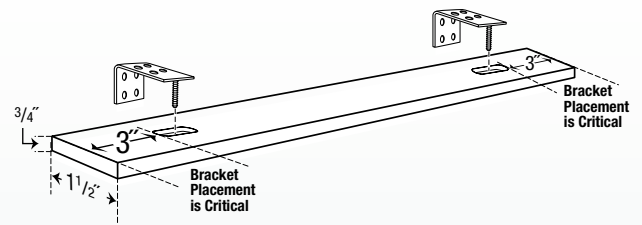

### Loop Control

- Now available mounted on a 1 1/2" Headrail with a Slim Clutch (for most shades up to 72" x 72")
- Regular Clutch is still available for wider, heavier shades and will be mounted on the wider 2 1/2" Headrail (shades over 72" x 72")
- Traditional woven wood brackets will now be used to install all Loop Control Shades. Bracket placement must be 3" from each end of headrail.
- New Tension Device allows for more placement options resulting in better chain operation.

### New Loop Control Headrail for Slim Clutch