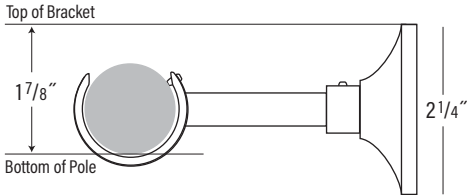

1 3/16" Select Metal - Brass Bracket and Accessory Details

Standard Bracket

Standard Single, Double, Extended, By-Pass, & Extended By-Pass Brackets

Adjustable Swivel Bracket

Urban Bracket

Urban Wall Bracket with By-Pass Option

Urban Double Wall Bracket with By-Pass Option

Inside Mount Recess Bracket

3/4" Pole Inset

Square Single, Double, & Extended Brackets

5/8" Face

Connector Support Wall Bracket

French Return Elbow

French Return Length = 5" Measured from end to center of bracket knob

1 3/16" Corner Elbow (90°)