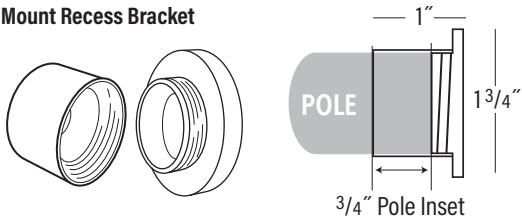

1 3/16" Select Metal - Brass Bracket and Accessory Details

Standard Bracket

Standard Single, Double, Extended, By-Pass, & Extended By-Pass Brackets

Adjustable Swivel Bracket

Urban Bracket

Urban Wall Bracket with By-Pass Option

Urban Double Wall Bracket with By-Pass Option

Inside Mount Recess Bracket

3/4" Pole Inset

Square Single, Double, & Extended Brackets

5/8" Face

Connector Support Wall Bracket

French Return Elbow

French Return Length = 5" Measured from end to center of bracket knob

1 3/16" Corner Elbow (90°)