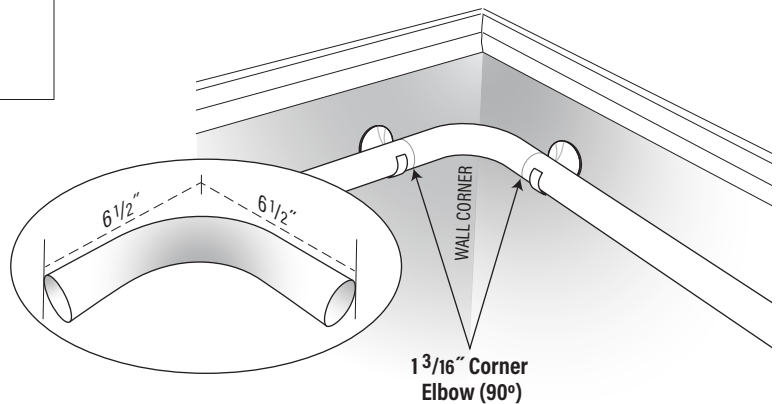

1 3/16" Select Metal - Brass Bracket and Accessory Details

Standard Bracket

Standard Single, Double, Extended, By-Pass, & Extended By-Pass Brackets

Adjustable Swivel Bracket

Urban Bracket

Urban Wall Bracket with By-Pass Option

Urban Double Wall Bracket with By-Pass Option

Inside Mount Recess Bracket

3/4" Pole Inset

Square Single, Double, & Extended Brackets

5/8" Face

Connector Support Wall Bracket

French Return Elbow

French Return Length = 5" Measured from end to center of bracket knob

1 3/16" Corner Elbow (90°)