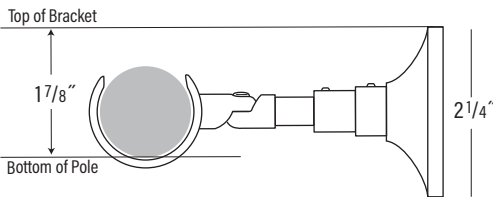

1 3/16" Select Metal - Brass Bracket and Accessory Details

Standard Bracket

Standard Single, Double, Extended, By-Pass, & Extended By-Pass Brackets

Adjustable Swivel Bracket

Urban Bracket

Urban Wall Bracket with By-Pass Option

Urban Double Wall Bracket with By-Pass Option

Inside Mount Recess Bracket

3/4" Pole Inset

Square Single, Double, & Extended Brackets

5/8" Face

Connector Support Wall Bracket

French Return Elbow

French Return Length = 5" Measured from end to center of bracket knob

1 3/16" Corner Elbow (90°)