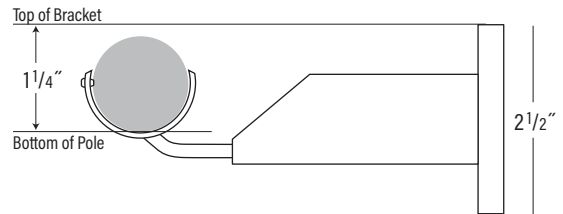

1 3/16" Select Metal - Brass Bracket and Accessory Details

Standard Bracket

Standard Single, Double, Extended, By-Pass, & Extended By-Pass Brackets

Adjustable Swivel Bracket

Urban Bracket

Urban Wall Bracket with By-Pass Option

Urban Double Wall Bracket with By-Pass Option

Inside Mount Recess Bracket

3/4" Pole Inset

Square Single, Double, & Extended Brackets

5/8" Face

Connector Support Wall Bracket

French Return Elbow

French Return Length = 5" Measured from end to center of bracket knob

1 3/16" Corner Elbow (90°)