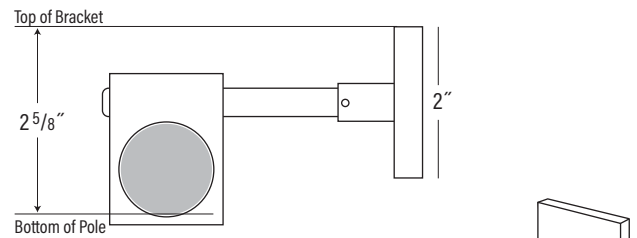

1 3/16" Select Metal - Brass Bracket and Accessory Details

Standard Bracket

Standard Single, Double, Extended, By-Pass, & Extended By-Pass Brackets

Adjustable Swivel Bracket

Urban Bracket

Urban Wall Bracket with By-Pass Option

Urban Double Wall Bracket with By-Pass Option

Inside Mount Recess Bracket

3/4" Pole Inset

Square Single, Double, & Extended Brackets

5/8" Face

Connector Support Wall Bracket

French Return Elbow

French Return Length = 5" Measured from end to center of bracket knob

1 3/16" Corner Elbow (90°)