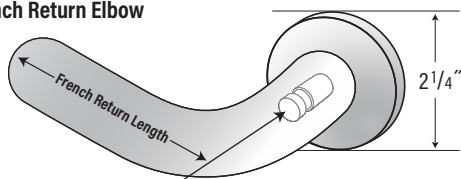

1 3/16" Select Metal - Brass Bracket and Accessory Details

Standard Bracket

Standard Single, Double, Extended, By-Pass, & Extended By-Pass Brackets

Adjustable Swivel Bracket

Urban Bracket

Urban Wall Bracket with By-Pass Option

Urban Double Wall Bracket with By-Pass Option

Inside Mount Recess Bracket

3/4" Pole Inset

Square Single, Double, & Extended Brackets

5/8" Face

Connector Support Wall Bracket

French Return Elbow

French Return Length = 5" Measured from end to center of bracket knob

1 3/16" Corner Elbow (90°)