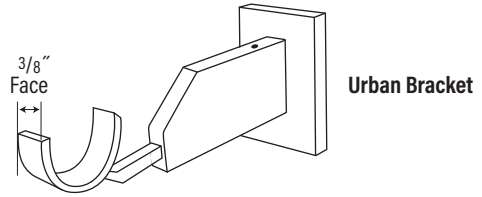

1 3/16" Select Metal - Brass Bracket and Accessory Details

Standard Bracket

Standard Single, Double, Extended, By-Pass, & Extended By-Pass Brackets

Adjustable Swivel Bracket

Urban Bracket

Urban Wall Bracket with By-Pass Option

Urban Double Wall Bracket with By-Pass Option

Inside Mount Recess Bracket

3/4" Pole Inset

Square Single, Double, & Extended Brackets

5/8" Face

Connector Support Wall Bracket

French Return Elbow

French Return Length = 5" Measured from end to center of bracket knob

1 3/16" Corner Elbow (90°)