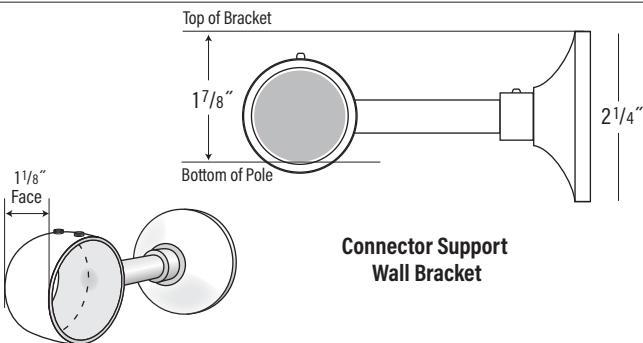

1 3/16" Select Metal - Brass Bracket and Accessory Details

Standard Bracket

Standard Single, Double, Extended, By-Pass, & Extended By-Pass Brackets

Adjustable Swivel Bracket

Urban Bracket

Urban Wall Bracket with By-Pass Option

Urban Double Wall Bracket with By-Pass Option

Inside Mount Recess Bracket

3/4" Pole Inset

Square Single, Double, & Extended Brackets

5/8" Face

Connector Support Wall Bracket

French Return Elbow

French Return Length = 5" Measured from end to center of bracket knob

1 3/16" Corner Elbow (90°)