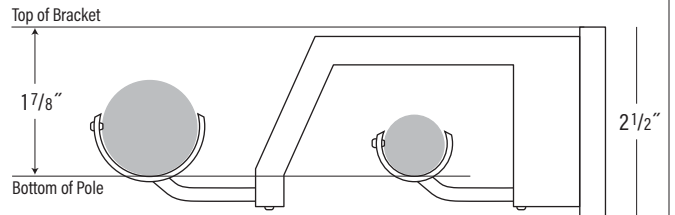

1 3/16" Select Metal - Brass Bracket and Accessory Details

Standard Bracket

Standard Single, Double, Extended, By-Pass, & Extended By-Pass Brackets

Adjustable Swivel Bracket

Urban Bracket

Urban Wall Bracket with By-Pass Option

Urban Double Wall Bracket with By-Pass Option

Inside Mount Recess Bracket

3/4" Pole Inset

Square Single, Double, & Extended Brackets

5/8" Face

Connector Support Wall Bracket

French Return Elbow

French Return Length = 5" Measured from end to center of bracket knob

1 3/16" Corner Elbow (90°)