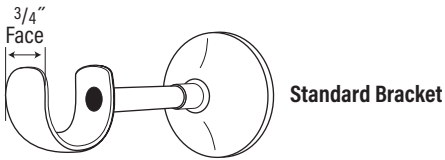

1 3/16" Select Metal - Brass Bracket and Accessory Details

Standard Bracket

Standard Single, Double, Extended, By-Pass, & Extended By-Pass Brackets

Adjustable Swivel Bracket

Urban Bracket

Urban Wall Bracket with By-Pass Option

Urban Double Wall Bracket with By-Pass Option

Inside Mount Recess Bracket

3/4" Pole Inset

Square Single, Double, & Extended Brackets

5/8" Face

Connector Support Wall Bracket

French Return Elbow

French Return Length = 5" Measured from end to center of bracket knob

1 3/16" Corner Elbow (90°)