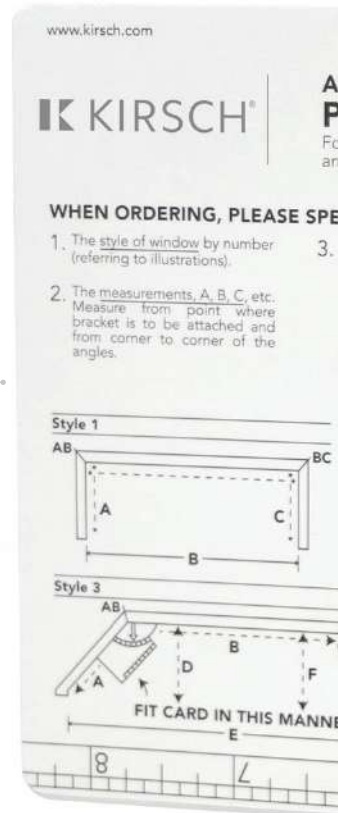

**DIMENSIONS:**  
see guide below  
Depth (A): 6"  
Height (B): 2 1/4"  
Width (C): 2 1/4"

Each section marked for quick flipping

Larger product images

Use the measurement guide to the left to help determine the correct dimensions for your selected product.  
\*Buckingham® is custom order only. Returns not accepted.

Dimensions for each product

Updated price structure

## Angle Measuring Protractor

Get all the angles with this handy protractor. Our protractor makes calculating angles a piece of cake when making templates for bent and curved rods.

Printed on thick, durable paper to withstand rough handling