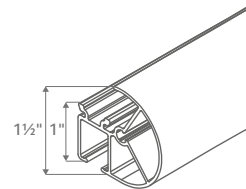

Architrac® K-Rail Assembled Set

TRACK STYLE

DIMENSIONS

Track Overview

- Assembled set includes all necessary components
- Versatile baton draw track adds a decorative element allowing for color coordination
- Compatible with every 1 3/8" finial
- Color coordinated to match with any finish
- Heavy duty, wheeled Ripplefold™ or ball bearing pleated carriers
- Wall or ceiling mount available
- Fiberglass, steel or PVC baton attached to the lead master carrier is recommended for traversing the draperies.
- Color coordinated endcaps available.

Available Colors

Available Draw Types

Specifications

PROFILE	DESCRIPTION	MATERIAL	HEADING STYLE	MOUNT	DRAW	MAX. TRACK SET LENGTH (FT.)	MAX. FABRIC WEIGHT (LBS.)	LBS. PER FT.
	84003 1 3/8" K-Rail Hand/Baton Draw	Extruded of 0.050" 6063T5 aluminum alloy etched and anodized.	Pleated, Ripplefold™	Ceiling, Wall	One-Way	16	64	4
					Two-Way	16	64	4

Maximum track lengths and maximum fabric weights do not apply to curved tracks. Send complete specifications to customer service for feasibility.

Installation

Install according to instructions.

WALL MOUNT