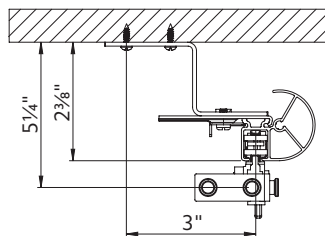

Available Colors

Available Draw Types

Specifications

PROFILE	DESCRIPTION	MATERIAL	HEADING STYLE	MOUNT	DRAW	MAX. TRACK SET LENGTH (FT.)	MAX. FABRIC WEIGHT (LBS.)	LBS. PER FT.
	84003 1 3/8" K-Rail Hand/Baton Draw	Extruded of 0.050" 6063T5 aluminum alloy etched and anodized.	Pleated, Ripplefold™	Ceiling, Wall	One-Way	16	64	4
					Two-Way	16	64	4

Maximum track lengths and maximum fabric weights do not apply to curved tracks. Send complete specifications to customer service for feasibility.

Installation

Install according to instructions.

WALL MOUNT

CEILING MOUNT

SUPPORT SPACING

Two brackets at each end 24" apart, 48" intervals over the remainder of track. Spacing may need to be shortened for heavier draperies.

Track Components

Wheeled Master Carriers