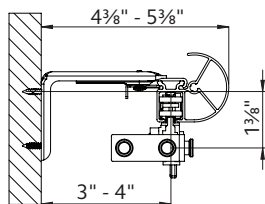

Architrac® K-Rail Assembled Set

TRACK STYLE

DIMENSIONS

Track Overview

- Assembled set includes all necessary components
- Versatile baton draw track adds a decorative element allowing for color coordination
- Compatible with every 1 3/8" finial
- Color coordinated to match with any finish
- Heavy duty, wheeled Ripplefold™ or ball bearing pleated carriers
- Wall or ceiling mount available
- Fiberglass, steel or PVC baton attached to the lead master carrier is recommended for traversing the draperies.
- Color coordinated endcaps available.

Available Colors

Available Draw Types

Specifications

PROFILE	DESCRIPTION	MATERIAL	HEADING STYLE	MOUNT	DRAW	MAX. TRACK SET LENGTH (FT.)	MAX. FABRIC WEIGHT (LBS.)	LBS. PER FT.
	84003 1 3/8" K-Rail Hand/Baton Draw	Extruded of 0.050" 6063T5 aluminum alloy etched and anodized.	Pleated, Ripplefold™	Ceiling, Wall	One-Way	16	64	4
					Two-Way	16	64	4

Maximum track lengths and maximum fabric weights do not apply to curved tracks. Send complete specifications to customer service for feasibility.

Installation

Install according to instructions.

WALL MOUNT

CEILING MOUNT

SUPPORT SPACING

Two brackets at each end 24" apart, 48" intervals over the remainder of track. Spacing may need to be shortened for heavier draperies.