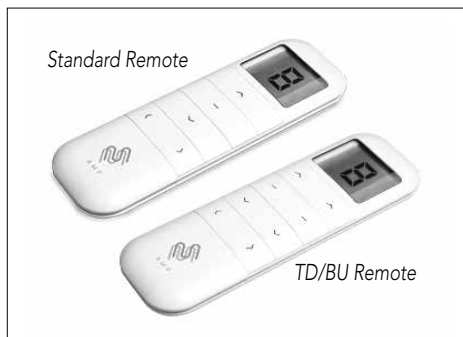

### AMP™ Remote

- Up to 15 channel remote with 3V (CRV2450) battery
- Standard Remote available in black or white
- TD/BU Remote available in white
- Magnetic holder included
- Channel 0 (zero) controls all shades assigned to remote
- Ability to hide extra channels
- Locking feature prevents unwanted configuration changes