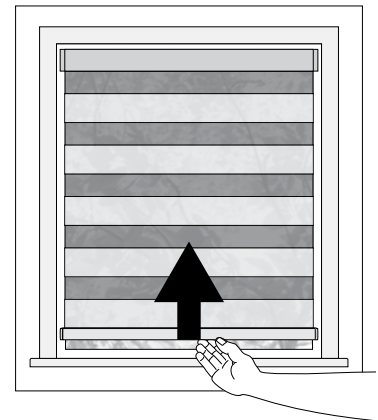

### **NEW** Cordless Control

Cordless Align Transitional Shades allow easy adjustment to manage the balance of sheer to privacy. Simply pull down or push up the shade to the desired position.

### Align Cordless Features:

- Smooth Operating System
- Superior Performance
- Safe for Children and Pets
- Available on all Align Fabric Patterns and Colorways
- Bottom Rail is Color Coordinated (Not Fabric Wrapped)
- WCMA and CPSC Compliant

### Align Cordless Specifications:

Minimum Width: 20" (for shades under 60" long)

Minimum Width: 24" (for shades 60" and longer)

Maximum Width: 96"

Minimum Length: 20"

Maximum Length: 99"

**Cordless Control for Align Traditional Shades**  
Simply pull down or push up the shade to the desired position.