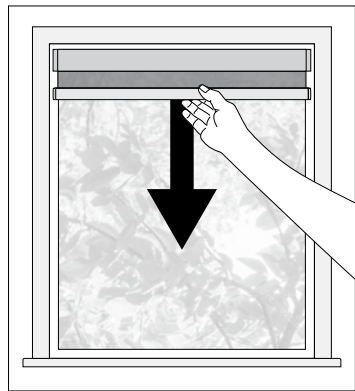

### Align Cordless Features:

- Smooth Operating System
- Superior Performance
- Safe for Children and Pets
- Available on all Align Fabric Patterns and Colorways
- Bottom Rail is Color Coordinated (Not Fabric Wrapped)
- WCMA and CPSC Compliant

### Align Cordless Specifications:

Minimum Width: 20" (for shades under 60" long)

Minimum Width: 24" (for shades 60" and longer)

Maximum Width: 96"

Minimum Length: 20"

Maximum Length: 99"

**Cordless Control for Align Traditional Shades**  
Simply pull down or push up the shade to the desired position.