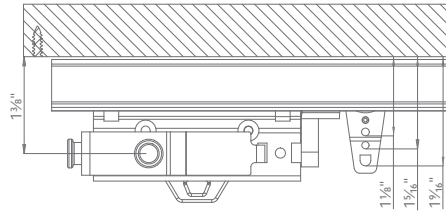

Architrac® Series 94004

Series 94004 Overview

Overview

- Assembled sets includes all necessary components
- Low profile, baton draw rod ($\frac{3}{4}$ "
- Heavy duty, wheeled (Ripplefold™) or ball bearing (pleated) carriers
- Cannot be curved or bent
- Ceiling mount only
  (Track pre-drilled 16" on center for direct ceiling mount)
- Baton options available

Track Style

Dimensions

Ceiling Mount

Available Colors

White

Gray

Bronze

Black

Draw	Mount	Operation	Maximum Track Set	Maximum Fabric Weight	Pounds Per Foot
One-Way	Ceiling Recessed	Manual	16'	64 lbs	4
Two-Way	Ceiling Recessed	Manual	32'	128 lbs	4

Max track lengths and maximum fabric weights do not apply to curved tracks. Send complete specifications and fabric weight to customer service for feasibility.

Available Draw Types

Hand/Baton Draw

For more detailed information about this track, please visit our resource library at kirsch.com.