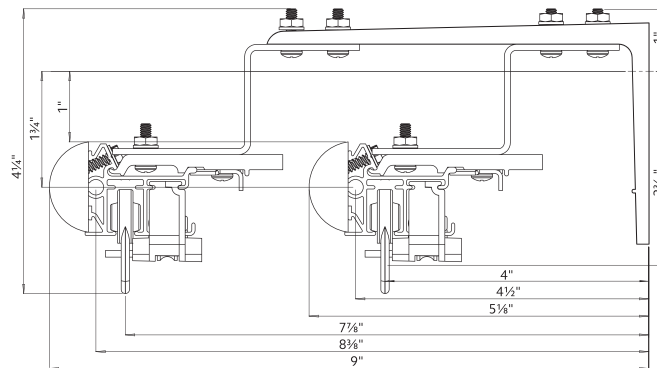

Double Wall Mount using parts:

To achieve this look, order Estate rod, ceiling mounted. 94130xxx brackets are included with the rod. Then order one, item 94125xxx double bracket and two, item 1796061 ceiling mount brackets multiplied by the quantity needed based on the bracket spacing drawing on page 23.

94125xxx

⊗

1796061

⊗

94130xxx

1 3/8" Double Wall Mount