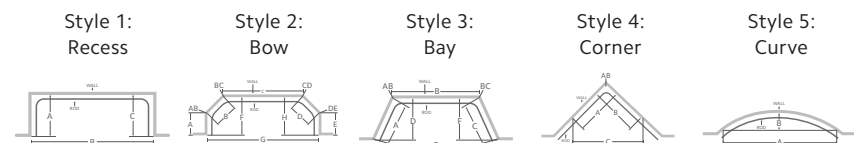

For more detailed information about this track, please visit our resource library at kirsch.com.