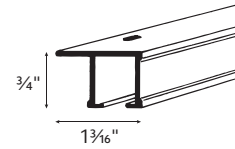

Dimensions