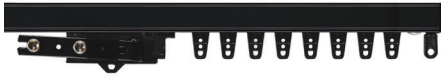

Architrac® Series 94005

Series 94005 Set & Tracks

Manual Traversing Rods with Selected Carriers

Product Number & Finish

94375025	White	94375064	Bronze
94375090	Gray	94375059	Black

20' tracks available in white only.

Assembled Set

Track Size	1.5' to 2'	4'	6'	8'	10'	12'	14'	16'	20'	24'	28'	32'
ONE-WAY DRAW MAXIMUM												

Track Only

Track Size	1.5' to 2'	4'	6'	8'	10'	12'	14'	16'

* **Bend Fee:** $75 per bend.

* **Curve Fee:** $17 per foot fee. To calculate total cost of curve fee multiply $17 times the total track length in feet. The minimum curving fee per track is $105.

* **Crating fee:** $50 is also applied which is not included in the bending fee or the minimum curving fee.

Crate fee (per line item, identical rods). If quantity requires multiple crates, $50 will be charged per crate.

Series 94005 Components

Item	Product No. & Finish	Description	Quantity Per Box
	9400512025 White	Architrac® Series 94005 Aluminum Track 12' | PC	216 feet per box
	9400516061 Gray 9400516059 Black 9400516064 Bronze 9400516025 White	Architrac® Series 94005 Aluminum Track 16' | PC	288 feet per box
	94111061 Zinc	Architrac® Series 94005 Splice	10 pieces per box
	84141059 Black 84141064 Bronze 84141061 Gray 84141025 White	Architrac® Endcap	20 pieces per box
	94137055 Gray	Architrac® Ripplefold™ Right Endcap	20 pieces per box
	94138055 Gray	Architrac® Ripplefold™ Left Endcap	20 pieces per box
	81003059 Black 81003064 Bronze 81003025 White 81003061 Zinc	3" Universal L Bracket Base	20 pieces per box