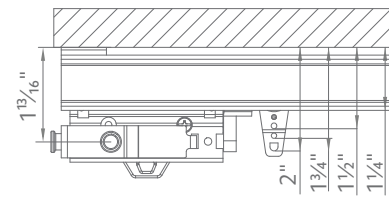

Track Style

Dimensions

Wall Mount

Ceiling Mount

Available Colors

Draw	Mount	Operation	Maximum Track Set	Maximum Fabric Weight	Pounds Per Foot
One-Way	Ceiling	Manual	20'	80 lbs.	4
	Wall	Motorized	16'	64 lbs.	4
Two-Way	Ceiling	Manual	40'	160 lbs.	4
	Wall	Motorized	16'	64 lbs.	4