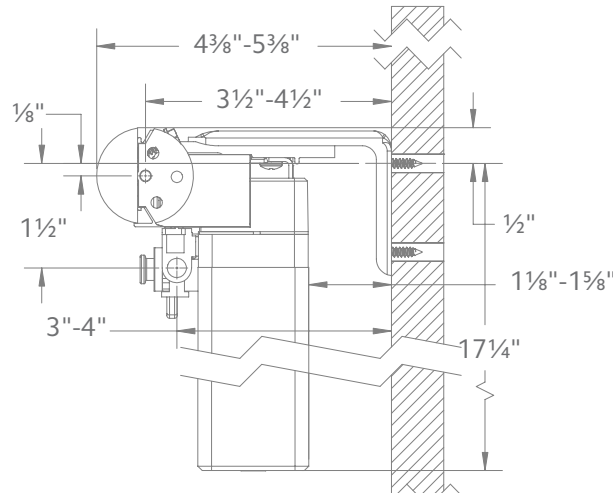

1 3/8" Wall Mount