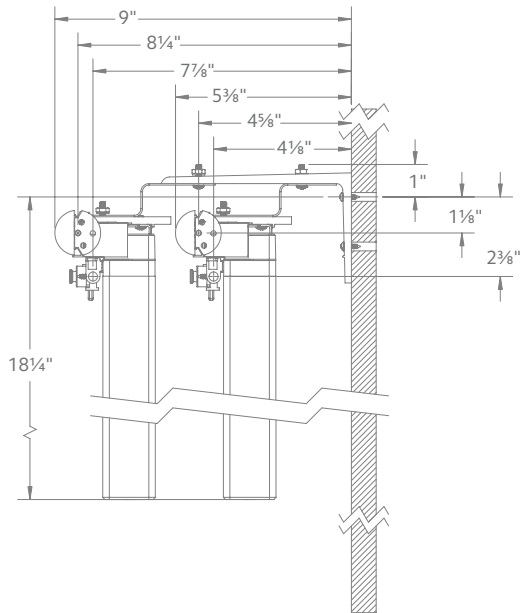

Double Wall Mount using parts:

To achieve this look, order Estate rod, ceiling mounted. 94130xxx brackets are included with the rod. Then order one, item 94125xxx double bracket and two, item 1796061 ceiling mount brackets multiplied by the quantity needed based on the bracket spacing drawing on page 10.

94125xxx

⊕

1796061

⊕

94130xxx

1 3/8" Double Wall Mount