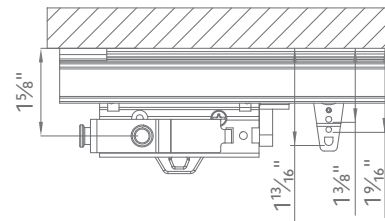

Ceiling Mount

Available Colors

White

Gray

Bronze

Black

Draw	Mount	Operation	Maximum Track Set	Maximum Fabric Weight	Pounds Per Foot
One-Way	Ceiling	Manual	20'	80 lbs	4
	Wall Recessed				
Two-Way	Ceiling	Manual	40'	160 lbs	4
	Wall Recessed				

Max track lengths and maximum fabric weights do not apply to curved tracks. Send complete specifications and fabric weight to customer service for feasibility.

Available Draw Types

Hand/Baton Draw

Available Bends

Architrac® Series 94001 with AMP™ Motorization cannot be bent or curved.

Style 1:
Recess

Style 2:
Bow

Style 3:
Bay

Style 4:
Corner

Style 5:
Curve

For more detailed information about this track, please visit our resource library at kirsch.com.