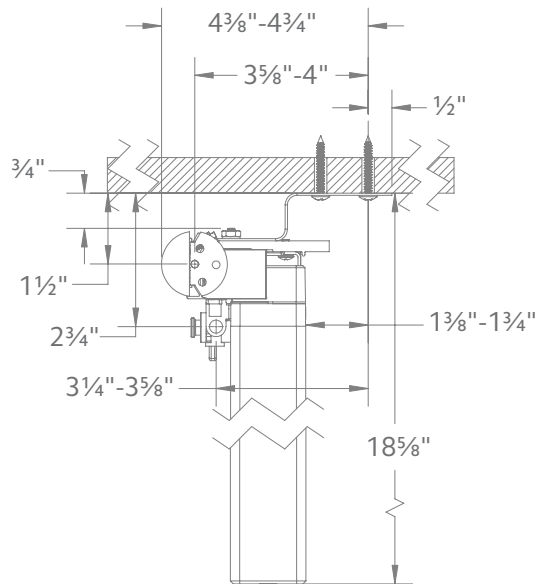

94130xxx

&

1796061

1 3/8" Ceiling Mount

2" Ceiling Mount

Double Wall Mount using parts:

To achieve this look, order Estate rod, ceiling mounted. 94130xxx brackets are included with the rod. Then order one, item 94125xxx double bracket and two, item 1796061 ceiling mount brackets multiplied by the quantity needed based on the bracket spacing drawing on page 10.