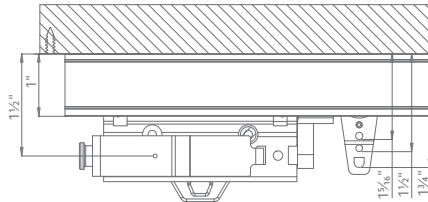

Track Style

Dimensions

Ceiling Mount

Available Colors

White

Gray

Bronze

Black