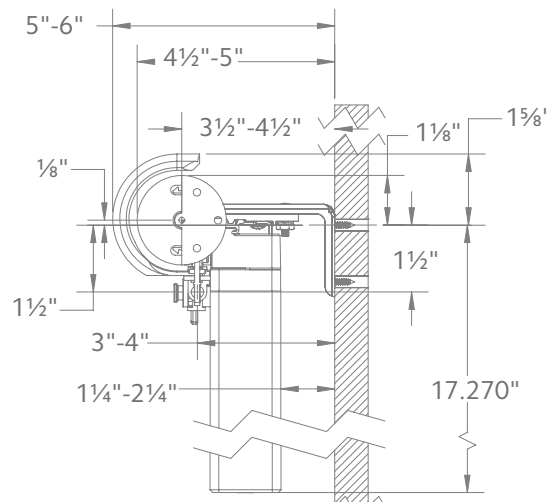

2" Wall Mount