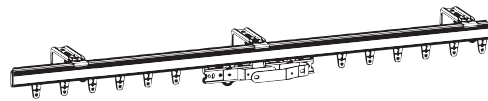

Architrac® Series 94003

Series 94003 Overview

Overview

- Assembled sets includes all necessary components
- Most versatile baton draw track
- Heavy duty, wheeled (Ripplefold™) or ball bearing (pleated) carriers
- Can be curved or bent
- Wall or ceiling mount available
- Baton options available

Track Style