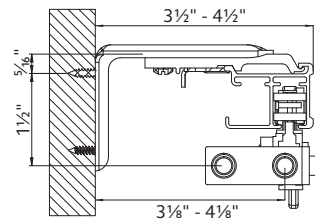

Architrac® Series 94001

Series 94001 Overview

Overview

- AMP™ Motorization available
- Assembled sets includes all necessary components
- Most versatile Architrac® Rod
- Heavy duty, ball bearing pulleys
- Heavy duty, wheeled (Ripplefold™) or ball bearing (pleated) carriers
- Can be curved or bent (not available for motorized tracks)
- Wall or ceiling mount available
- Manual or Motorized Drawn Rods

Track Style

Dimensions

Wall Mount

Ceiling Mount

Available Colors

Draw	Mount	Operation	Maximum Track Set	Maximum Fabric Weight	Pounds Per Foot
One-Way	Ceiling	Manual	20'	80 lbs.	4
	Wall	Motorized	16'	64 lbs.	4
Two-Way	Ceiling	Manual	40'	160 lbs.	4
	Wall	Motorized	16'	64 lbs.	4

Max track lengths and maximum fabric weights do not apply to curved tracks. Send complete specifications and fabric weight to customer service for feasibility.

Available Draw Types

Available Bends

Architrac® Series 94001 with AMP™ Motorization cannot be bent or curved.

For more detailed information about this track, please visit our resource library at kirsch.com.