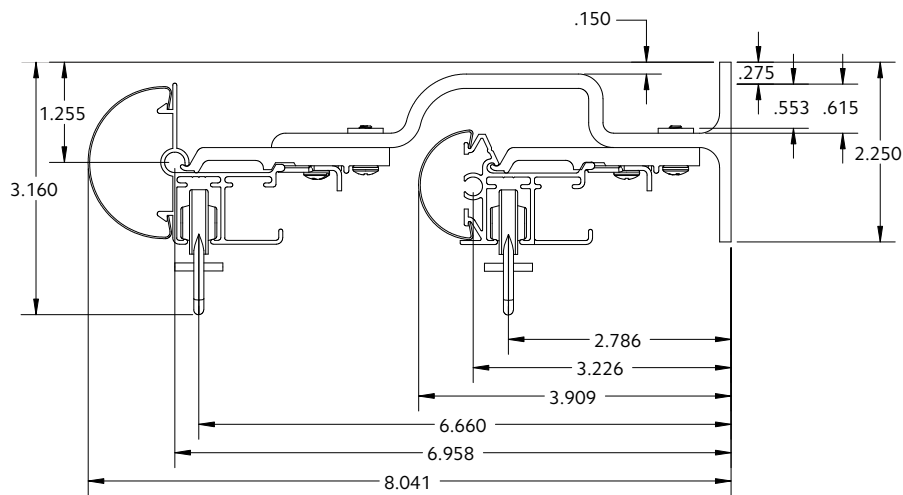

Double Wall Mount using parts:

To achieve this look, order Estate rod ceiling mounted. 94130xxx brackets are included with the rod. Then order one, item 71134110 double bracket in the quantity needed based on the bracket spacing drawing on page 23.

71134110

&

94130xxx

2" Front & 1 3/8" Back Double Wall Mount