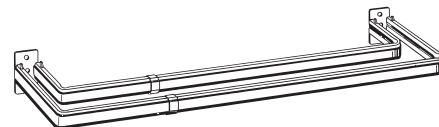

Lockseam Hardware

Lockseam

Double Curtain Rod

Front Clearance | 3" **Front Return** | 3¼" **Front Projection** | 3½"

Back Clearance | 2¼" **Back Return** | 2½" **Back Projection** | 2¾"

Product No. & Finish	Length	No. of Supports	Quantity Per Box
6222025 White	18"- 28"	0	10 sets per box
6223025 White	28"- 48"	0	10 sets per box
6225025 White	48"- 86"	1	10 sets per box
6226025 White	66"- 120"	2	6 sets per box