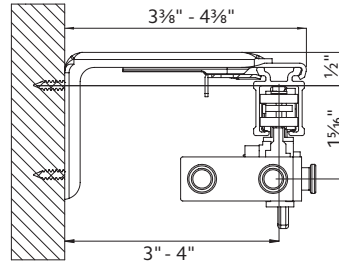

Dimensions

Wall Mount