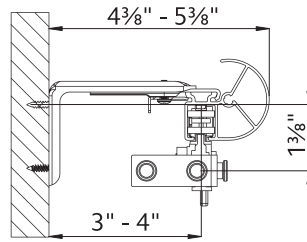

Dimensions

Wall Mount (use 81002xxx bracket)