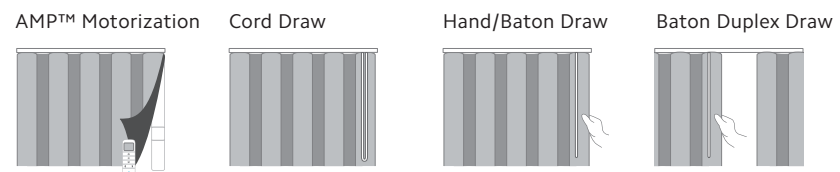

Available Draw Types

Available Bends

Architrac® Series 94001 with AMP™ Motorization cannot be bent or curved.