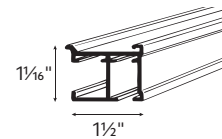

Dimensions