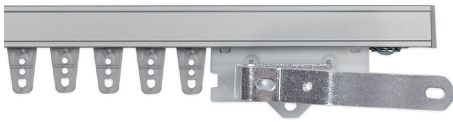

Available Draw Types

Hand/Baton Draw

For more detailed information about this track, please visit our resource library at kirsch.com.

Architrac® Series 94004

Series 94004 Set & Tracks

Manual Traversing Rods with Selected Carriers