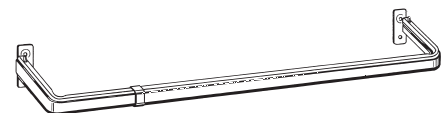

Lockseam

4" Clearance Single Curtain Rod

Front Clearance | 4"   Front Return | 4¼"   Front Projection | 4½"

Product No. & Finish	Length	No. of Supports	Quantity Per Box
6143025 White	28"- 48"	0	10 sets per box
6145025 White	48"- 86"	1	10 sets per box
6146025 White	66"- 120"	2	6 sets per box