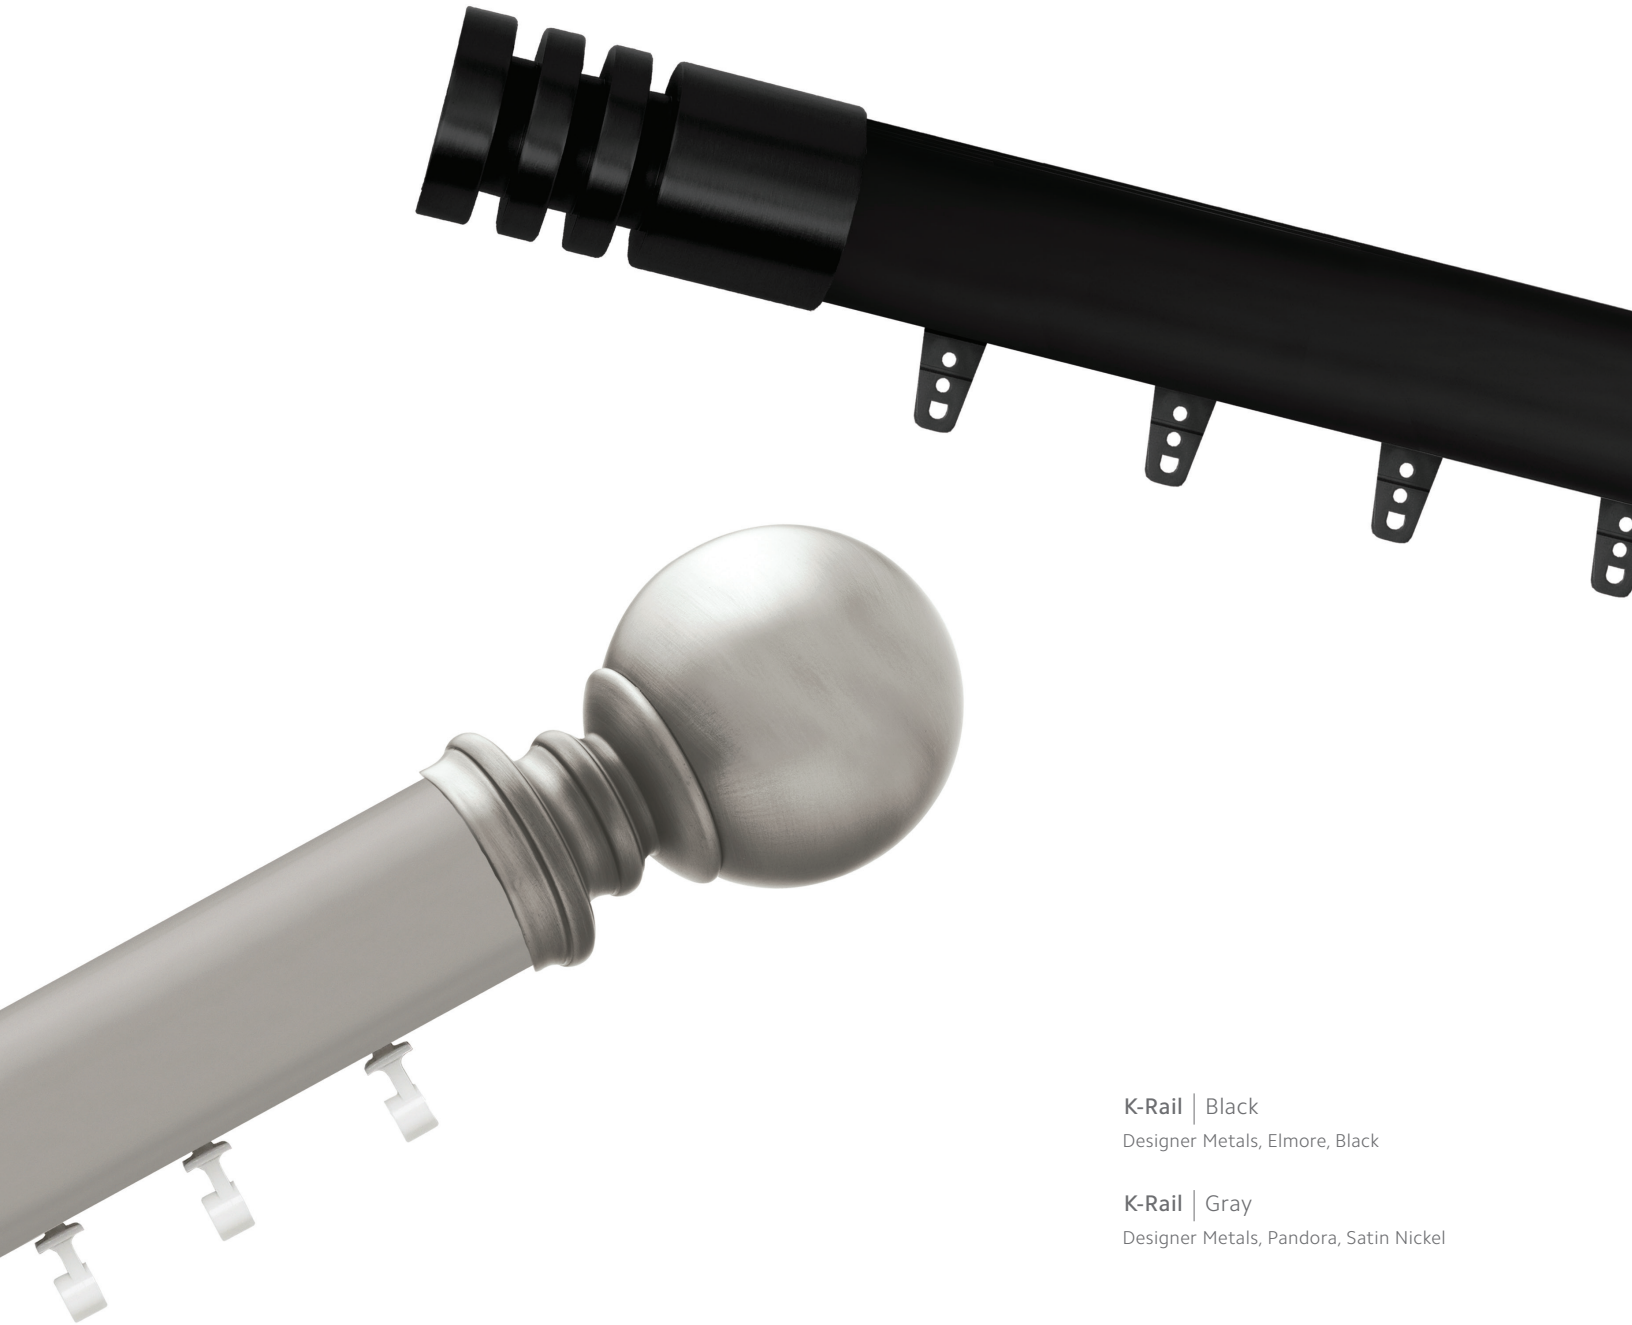

K-Rail | Black
Designer Metals, Elmore, Black

K-Rail | Gray
Designer Metals, Pandora, Satin Nickel