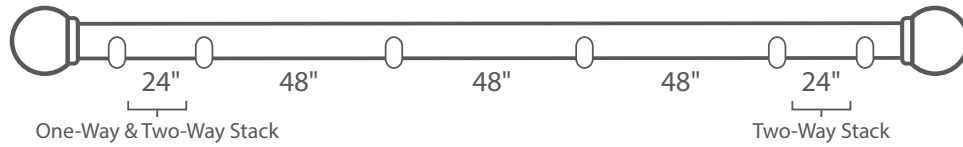

Bracket Spacing & Mount Options

Place brackets at each end. On the ends where the drapery will stack, place the next bracket at a maximum of 24" from the first bracket, then place remaining brackets at 48" intervals over the remainder of the track. Spacing may need to be shortened for heavier draperies. All mounting options are compatible with our AMP™ Motorization.