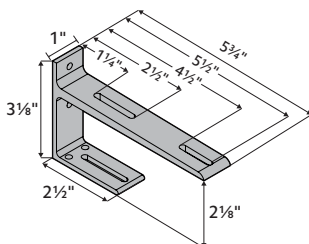

Double Bracket

Fits	Dimensions	Quantity per Box
2" Designer Metals™ Poles 2" Estate™ Traverse Rods	Depth: 5¾" Height: 3⅛" Width: 1"	10 pieces per box

Product Number & Finish			
71132062	Antique Brass	71132110	Satin Brass
71132006	Black	71132012	Satin Nickel

Use the measurement guide to the left to help determine the correct dimensions for your selected product.