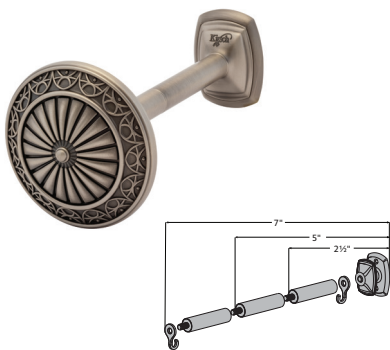

Camber

Includes	Dimensions	Quantity per Box
Post arm with 2 1/2", 5" or 7 1/2" clearance included	Depth: 2 1/2"-5" Height: 3" Width: 3"	4 pairs per box

Product Number & Finish					
1831531	Antique Silver	1831523	Caramel	1831974	Polished Nickel
1831524	Black	1831529	Gilded Bronze	1831530	Satin Nickel
1831528	Brushed Bronze	1831527	Oil Rubbed Bronze