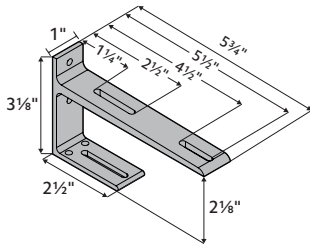

1 3/8" Estate™ Traverse Rod Components

To learn more about the technical specs on Estate Traverse Rods and AMP™ Motorization, see pages 40-43.

Double Bracket

Fits		Dimensions		Quantity per Box
1 3/8" Estate™ Traverse Rods		Depth: 5 3/4"		10 pieces per box
2" Estate™ Traverse Rods		Height: 3 1/8"		
		Width: 1"		
Product Number & Finish				
71132062	Antique Brass	71132110	Satin Brass	
71132006	Black	71132012	Satin Nickel	

Item	Product No. & Finish	Description	Quantity Per Box
	62101000 White 62101010 Black	AMP Remote Control RF 2W 15 Channel	1 piece per box
	62201300 White	AMP Battery Charger 16.5V/0.89A	1 piece per box
	62102000 White	AMP Gateway USB Bridge	1 piece per box
	62109000 White	AMP Wall Switch Surface RF 2W 15 Channel	1 piece per box
	62108000 White	AMP Wall Switch RF 2W 15 Channel	1 piece per box
	1026660	15" Cable Assembly	10 pieces per box
	1026661	4' Cable Assembly	10 pieces per box
	1026662	10' Cable Assembly	10 pieces per box
	1026663	20' Cable Assembly	10 pieces per box