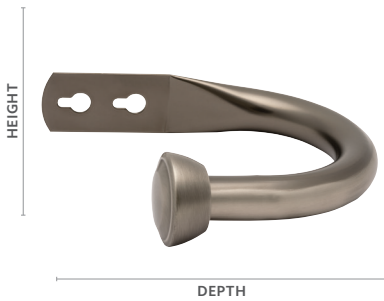

Holdback Arm with Endcap

Dimensions	Quantity per Box
Depth: 5" Height: 1½" Width: 5¾"	4 pairs per box

Product Number & Finish					
1831540	Antique Silver	1831532	Caramel	1831976	Polished Nickel
1831533	Black	1831538	Gilded Bronze	1831539	Satin Nickel
1831537	Brushed Bronze	1831536	Oil Rubbed Bronze