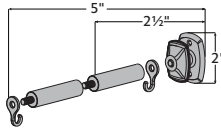

3" Holdbacks

Contemporary Round

Includes	Dimensions	Quantity per Box
Post arm with 2 1/2" or 5" clearance included	Depth: 2 1/2"-5" Height: 3" Width: 3"	4 pairs per box

Product Number & Finish					
1831495	Antique Silver	1831447	Caramel	1831969	Polished Nickel
1831448	Black	1831493	Gilded Bronze	1831494	Satin Nickel
1831492	Brushed Bronze	1831491	Oil Rubbed Bronze