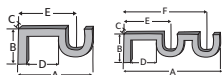

1 3/8" Standard Brackets

Standard Bracket

Fits	Dimensions	Quantity per Box
1 3/8" Designer Metals™ Poles	Depth: 5 1/4"-7" Height: 2 5/8" Width: 1" Wall to Pole: 3 1/2"-5 1/4" Return: 4 3/8"-6 1/8"	10 pieces per box

Product Number & Finish					
1858569	Antique Silver	1858573	Caramel	**	Polished Nickel
1858572	Black	1858568	Gilded Bronze	1858570	Satin Nickel
1858574	Brushed Bronze	*	Oil Rubbed Bronze		

*Order Black for Oil Rubbed Bronze. **Order Satin Nickel for Polished Nickel.

Standard Center Bypass Bracket

Fits	Dimensions	Quantity per Box
1 3/8" Designer Metals™ Poles	Depth: 5 3/4"-6 3/4" Height: 2 5/8" Width: 1" Wall to Pole: 3 1/2"-4 1/2" Return: 5"-6"	4 pieces per box

Product Number & Finish					
1832037	Antique Silver	1832045	Caramel	**	Polished Nickel
1832044	Black	1832039	Gilded Bronze	1832038	Satin Nickel
1832040	Brushed Bronze	*	Oil Rubbed Bronze		

*Order Black for Oil Rubbed Bronze. **Order Satin Nickel for Polished Nickel.

Standard Double Bracket

Fits	Dimensions	Quantity per Box
1 3/8" Designer Metals™ Poles	Depth: 7 7/8"-9 5/8" Height: 2 5/8" Width: 1" Wall to Back Pole: 3 1/2"-5 1/4" Inner Return: 4 1/4"-6" Outer Return: 7"-8 3/4"	4 pairs per box

Product Number & Finish					
1832028	Antique Silver	1832036	Caramel	**	Polished Nickel
1832035	Black	1832030	Gilded Bronze	1832029	Satin Nickel
1832031	Brushed Bronze	*	Oil Rubbed Bronze		

*Order Black for Oil Rubbed Bronze. **Order Satin Nickel for Polished Nickel.