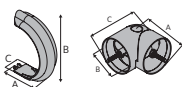

Use the measurement guide to the left to help determine the correct dimensions for your selected product.