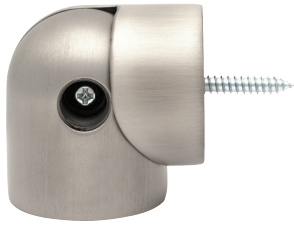

Inside Mount Socket | Antique Silver

1 3/8" Accessories & Components

Inside Mount Socket

Fits		Dimensions		Quantity per Box	
1 3/8" Designer Metals™ Poles		Depth: 1 1/4" Height: 1 5/8" Width: 1 5/8"		4 pairs per box	
Product Number & Finish					
1832218	Antique Silver	1832221	Caramel	1832224	Polished Nickel
1832219	Black	1832222	Gilded Bronze	1832225	Satin Nickel
1832220	Brushed Bronze	1832223	Oil Rubbed Bronze		

Mounts a 1 3/8" rod between two facing walls.

Swivel Socket

Fits		Dimensions		Quantity per Box	
1 3/8" Designer Metals™ Poles 1 3/8" Estate™ Traverse Rods 1 3/8" K-Rail Traverse Rods		Length to Center: 1 1/32" Pole Diameter: 1 1/16" Full Length: 1 7/8" Depth of Socket: 1/8"		4 pieces per box	
Product Number & Finish					
1831428	Antique Silver	1831420	Caramel	1831422PN	Polished Nickel
1831421	Black	1831426	Gilded Bronze	1831427	Satin Nickel
1831425	Brushed Bronze	*	Oil Rubbed Bronze		