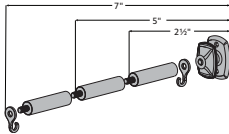

Accessories

4½" Scarf Ring

Includes	Dimensions	Quantity per Box
Post arm with 2½", 5" or 7½" clearance included	Depth: 8½" Height: 4¾" Width: 4¾"	4 pairs per box

Product Number & Finish					
1831437	Antique Silver	1831429	Caramel	1831975	Polished Nickel
1831430	Black	1831435	Gilded Bronze	1831436	Satin Nickel
1831434	Brushed Bronze	1831433	Oil Rubbed Bronze		

Holdback Arm with Endcap