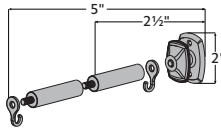

Transitional Square

Includes	Dimensions	Quantity per Box
Post arm with 2 1/2" or 5" clearance included	Depth: 2 1/2"-5" Height: 3" Width: 3"	4 pairs per box

Product Number & Finish					
1831446	Antique Silver	1831438	Caramel	1831970	Polished Nickel
1831439	Black	1831444	Gilded Bronze	1831445	Satin Nickel
1831443	Brushed Bronze	1831442	Oil Rubbed Bronze		

Camber