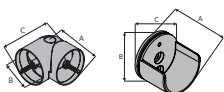

Fits		Quantity per Box	
1 3/8" Designer Metals™ Poles		20 pieces per box	
Product Number & Finish			
73405058	White		

Can be used with stationary fixed width & telescoping rods.