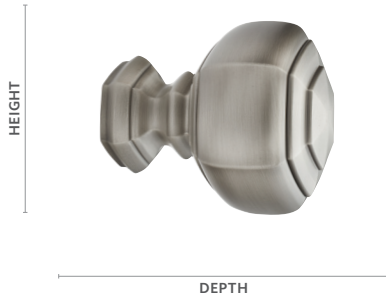

Garland

Fits	Dimensions	Quantity per Box
1 3/8" Designer Metals™ Poles	Depth: 3 1/4"	4 pairs per box
1 3/8" Estate™ Traverse Rods	Height: 3"	
1 3/8" K-Rail Traverse Rods	Width: 3"	

Product Number & Finish					
1832178	Antique Silver	1832181	Caramel	1832184	Polished Nickel
1832179	Black	1832182	Gilded Bronze	1832185	Satin Nickel
1832180	Brushed Bronze	1832183	Oil Rubbed Bronze		

1 3/8" Finials & Endcaps

Grotto

Fits	Dimensions	Quantity per Box
1 3/8" Designer Metals™ Poles	Depth: 3 3/4"	4 pairs per box
1 3/8" Estate™ Traverse Rods	Height: 2 7/8"	
1 3/8" K-Rail Traverse Rods	Width: 2 7/8"	