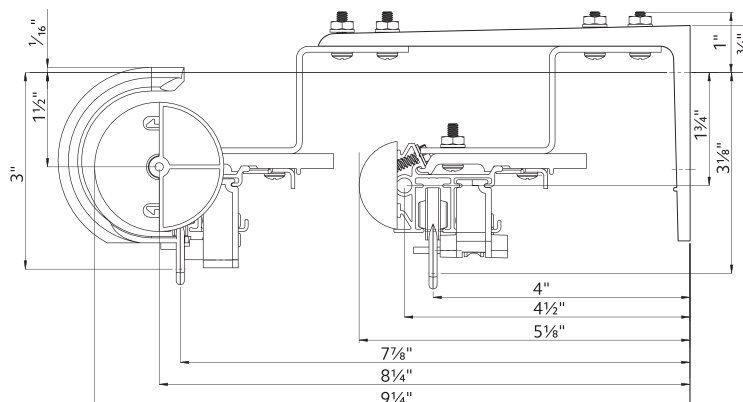

Double Wall Mount using parts:

To achieve this look, order Estate rod ceiling mounted. 94130xxx brackets are included with the rod. Then order one, item 71134110 double bracket in the quantity needed based on the bracket spacing drawing on page 44.