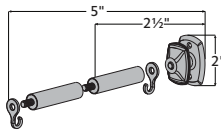

Includes	Dimensions	Quantity per Box
Post arm with 2 1/2" or 5" clearance included	Depth: 2 1/2"-5" Height: 3" Width: 3"	4 pairs per box

Product Number & Finish					
1831504	Antique Silver	1831496	Caramel	1831971	Polished Nickel
1831497	Black	1831502	Gilded Bronze	1831503	Satin Nickel
1831501	Brushed Bronze	1831500	Oil Rubbed Bronze