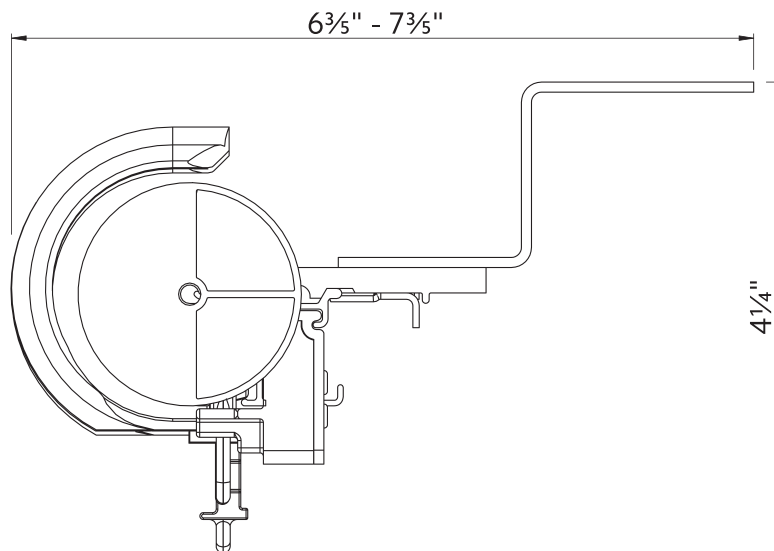

94130xxx

⊗

1796061

1 3/8" Ceiling Mount

2" Ceiling Mount

Double Wall Mount using parts:

To achieve this look, order Estate rod, ceiling mounted. 94130xxx brackets are included with the rod. Then order one, item 94125xxx double bracket and two, item 1796061 ceiling mount brackets multiplied by the quantity needed based on the bracket spacing drawing on page 44.