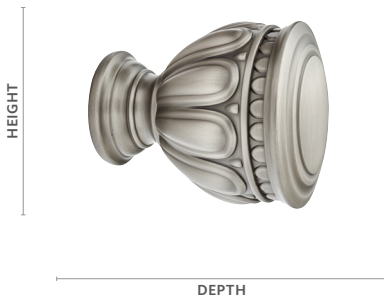

Fits	Dimensions	Quantity per Box
1 3/8" Designer Metals™ Poles	Depth: 3 5/8"	4 pairs per box
1 3/8" Estate™ Traverse Rods	Height: 3"	
1 3/8" K-Rail Traverse Rods	Width: 3"	

Product Number & Finish					
1831923	Antique Silver	1831931	Caramel	1831954	Polished Nickel
1831930	Black	1831925	Gilded Bronze	1831924	Satin Nickel
1831926	Brushed Bronze	1831927	Oil Rubbed Bronze		

Calla