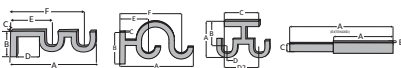

Use the measurement guide to the left to help determine the correct dimensions for your selected product.