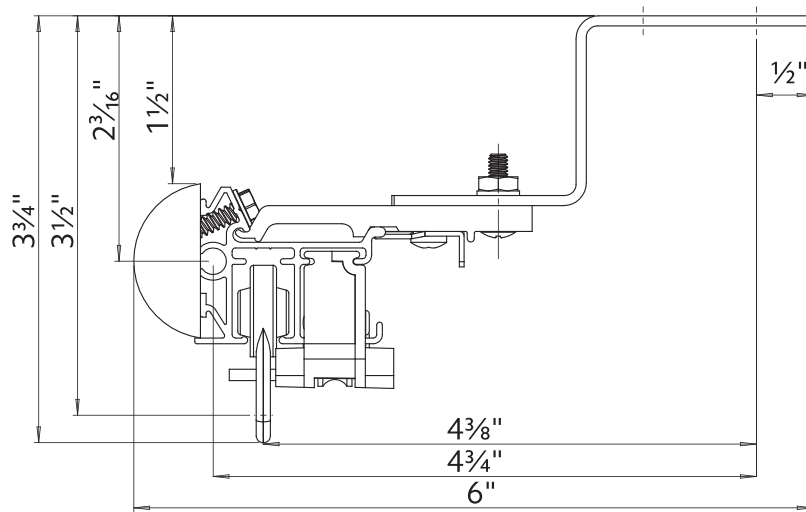

94130xxx

⊗

1796061

1 3/8" Ceiling Mount

2" Ceiling Mount

Double Wall Mount using parts:

To achieve this look, order Estate rod, ceiling mounted. 94130xxx brackets are included with the rod. Then order one, item 94125xxx double bracket and two, item 1796061 ceiling mount brackets multiplied by the quantity needed based on the bracket spacing drawing on page 44.