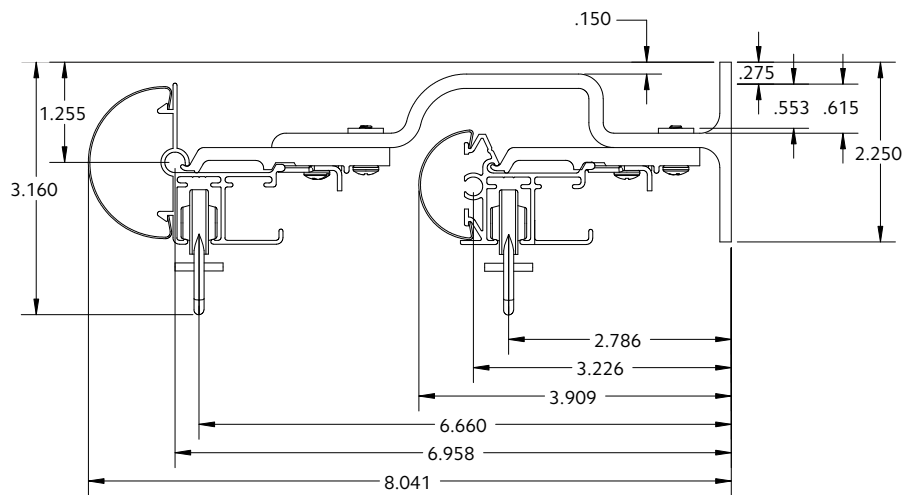

Double Wall Mount using parts:

To achieve this look, order Estate rod ceiling mounted. 94130xxx brackets are included with the rod. Then order one, item 71134110 double bracket in the quantity needed based on the bracket spacing drawing on page 44.

71134110

&

94130xxx

2" Front & 1 3/8" Back Double Wall Mount