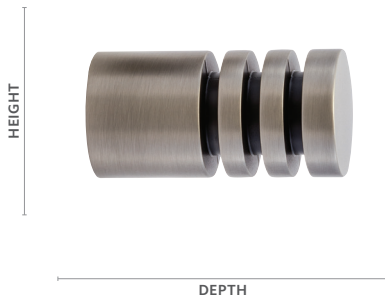

Fits	Dimensions	Quantity per Box
1 3/8" Designer Metals™ Poles	Depth: 3"	4 pairs per box
1 3/8" Estate™ Traverse Rods	Height: 1 1/2"	
1 3/8" K-Rail Traverse Rods	Width: 1 1/2"	

Product Number & Finish					
1832170	Antique Silver	1832173	Caramel	1832176	Polished Nickel
1832171	Black	1832174	Gilded Bronze	1832177	Satin Nickel
1832172	Brushed Bronze	1832175	Oil Rubbed Bronze		

Europa