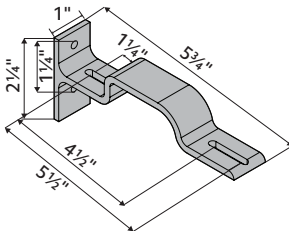

Double Bracket

Fits	Dimensions	Quantity per Box
2" Designer Metals™ Poles 2" Estate™ Traverse Rods	Depth: 5¾" Height: 2¼" Width: 1"	10 pieces per box

Product Number & Finish	
71134110	Satin Brass