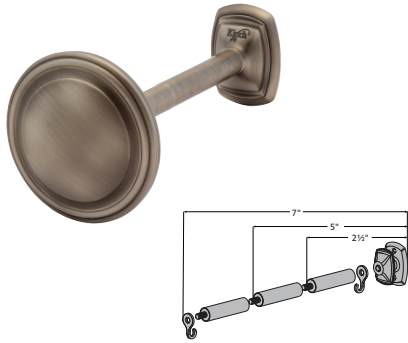

4" Holdbacks

Contemporary Round

Includes	Dimensions	Quantity per Box
Post arm with 2 1/2", 5" or 7 1/2" clearance included	Depth: 2 1/2"-7" Height: 4" Width: 4"	4 pairs per box

Product Number & Finish					
1831522	Antique Silver	1831514	Caramel	1831572	Polished Nickel
1831515	Black	1831520	Gilded Bronze	1831521	Satin Nickel
1831519	Brushed Bronze	1831518	Oil Rubbed Bronze