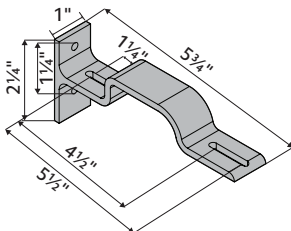

Double Bracket

Fits

1 3/8" Estate™ Traverse Rods Depth: 5 3/4"
 2" Estate™ Traverse Rods Height: 2 1/4"
 Width: 1" 10 pieces per box

Product Number & Finish

71134110 Satin Brass

1 3/8" Estate™ Traverse Rod Components