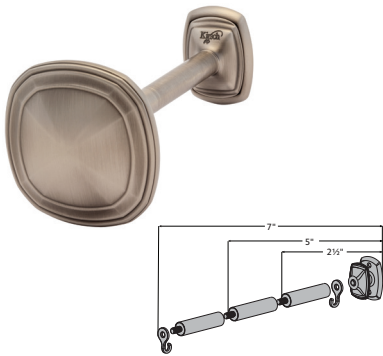

Transitional Square

Includes	Dimensions	Quantity per Box
Post arm with 2 1/2", 5" or 7 1/2" clearance included	Depth: 2 1/2"-5" Height: 3" Width: 3"	4 pairs per box

Product Number & Finish					
1831513	Antique Silver	1831505	Caramel	1831973	Polished Nickel
1831506	Black	1831511	Gilded Bronze	1831512	Satin Nickel
1831510	Brushed Bronze	1831509	Oil Rubbed Bronze