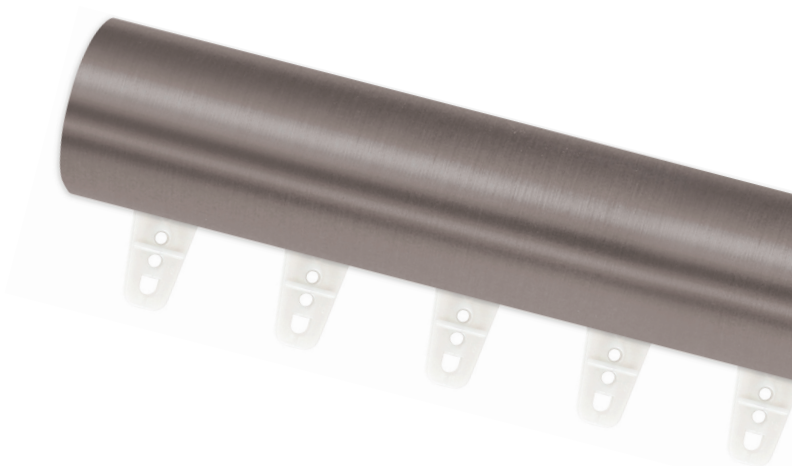

Additional rings sold separately.

2" Estate™ Rod With Slides | Black

Custom sizes only.

Available in 1 3/8" & 2".

1 3/8" Estate™ Rod With Slides | Antique Silver

Custom sizes only.

Available in 1 3/8" & 2".